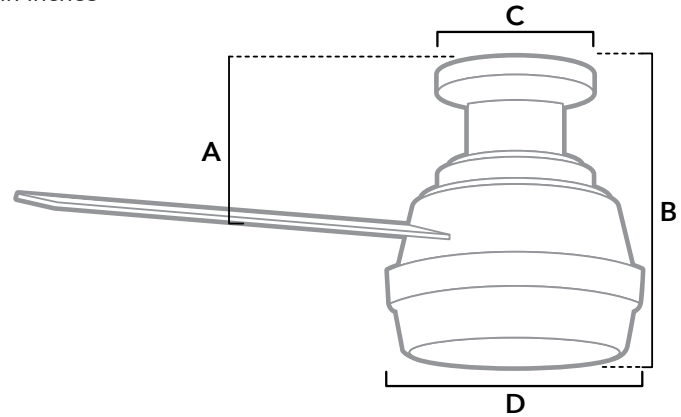

DIMENSIONS

Measured in inches

- A. 8.08
- B. 12.27
- C. 6.69
- D. 11

52389 | Matte Black Body with Matte Black or Dark Gray Oak Blades

ADDITIONAL FINISHES

59447
Noble Bronze Body with Mid Century Walnut or Umber Walnut Blades

FAN SPECIFICATIONS

Motor Type	Reversible	Wire Length	Control Type	Downrod	Location	Blade #	Add'l Sizes
AC	YES	8" Low Profile	Handheld Remote	N/A	Indoor	4	44", 60"

AIRFLOW AND LIGHT SPECIFICATIONS

AVG Airflow	Airflow Efficiency	CFM High	Voltage	Bulbs Included	Output Per Bulb	Watts Per Bulb	Bulb Type	Base Type	LED Light Kit	CRI	CCT (Kelvins)	Dimmable
2744	69	4010	120v/60Hz	2	800	9W	LED	E26	Yes	80	3,000	Yes